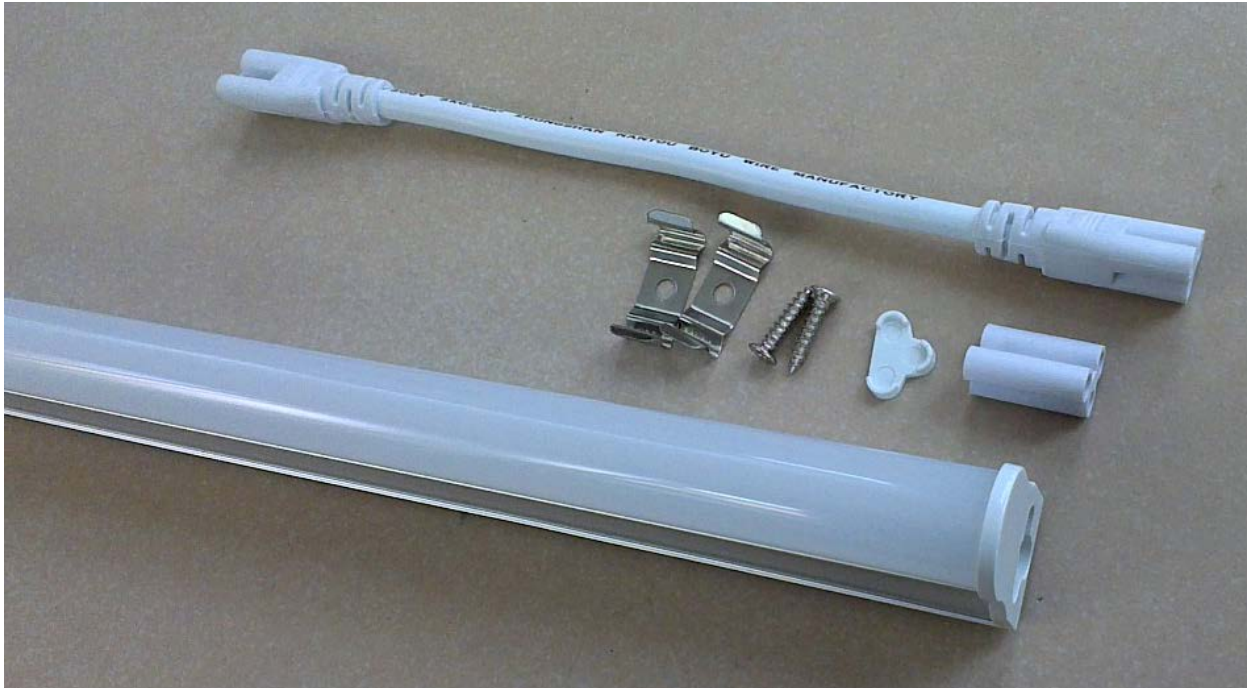

BL60/3005/10/15/20BM 支架燈/層板燈

特色：燈源結合層板燈具一體，配合串連電線、支架等配件齊全。可串連 5 支

Specifications :

Model	BL6005BM	BL6010BM	BL6015BM	BL6020BM
Input	AC 100~240V			
Power Factor	>0.9			
LED Source	EPILEDs from Taiwan			
LED Quantity	SMD2835×33pcs	SMD2835×66pcs	SMD2835×99pcs	SMD2835×132pcs
Power Consumption	5W±5%	10W±5%	15W±5%	20W±5%
CCT	6000K(3000K available)			
CRI	>70			
Luminance Flux	500 Lm	1000 Lm	1500 Lm	2000 Lm
Illuminance@1M	118 Lux	330 Lux	460 Lux	500 Lux
Illuminance@2M	38 Lux	110 Lux	160 Lux	185 Lux
Illuminance@3M	21 Lux	58 Lux	82 Lux	97 Lux
Beam Angle	180°			
Material	Aluminum, PC			
Dimensions	L×W×H=290/590/890/1186×22.5×34mm			
Weight	60g	110g	150g	200g
Made in	Taiwan			