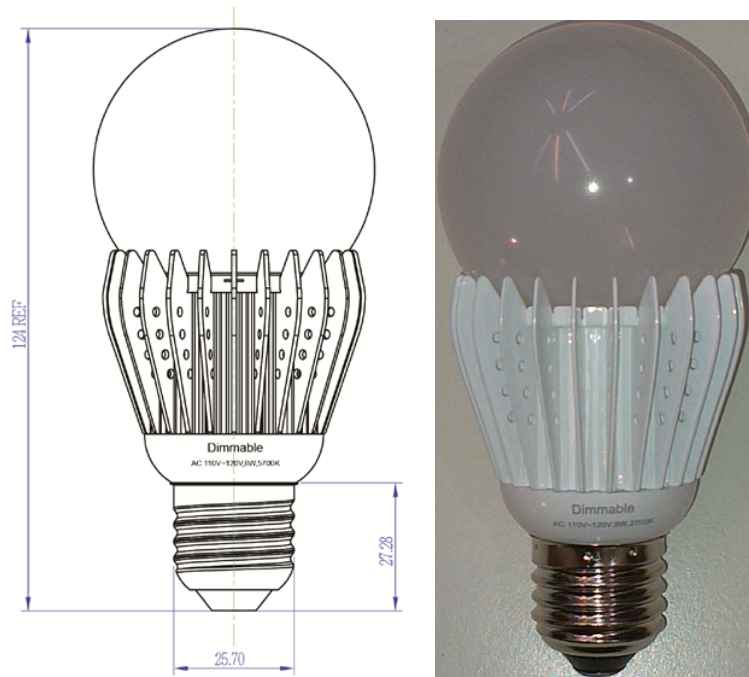

BU57/2708BC270DI 燈泡系列

Specifications :

Model	BU5708BC270DI	BU2708BC270DI
Input	AC 110V/AC220V Dimmable(Digital/Triac)	
Power Consumption	8W±5%	
Power Factor	>0.8	
LED Source	SEOUL	
Base	E27	
Beam Angle	270°	
CCT	5700K	2700K
CRI	>75	>80
Luminous Flux	640 Lm±10%	520 Lm±10%
Illuminance@1M	- Lux	78 Lux
Illuminance@2M	- Lux	28 Lux
Illuminance@3M	- Lux	14 Lux
Operating Temperature	-20~40°C	
Storage Temperature	-40~60°C	
Material	Aluminum, PC	
Dimensions	D×H=φ60×124mm	
Weight	86g	
Made in	Taiwan	