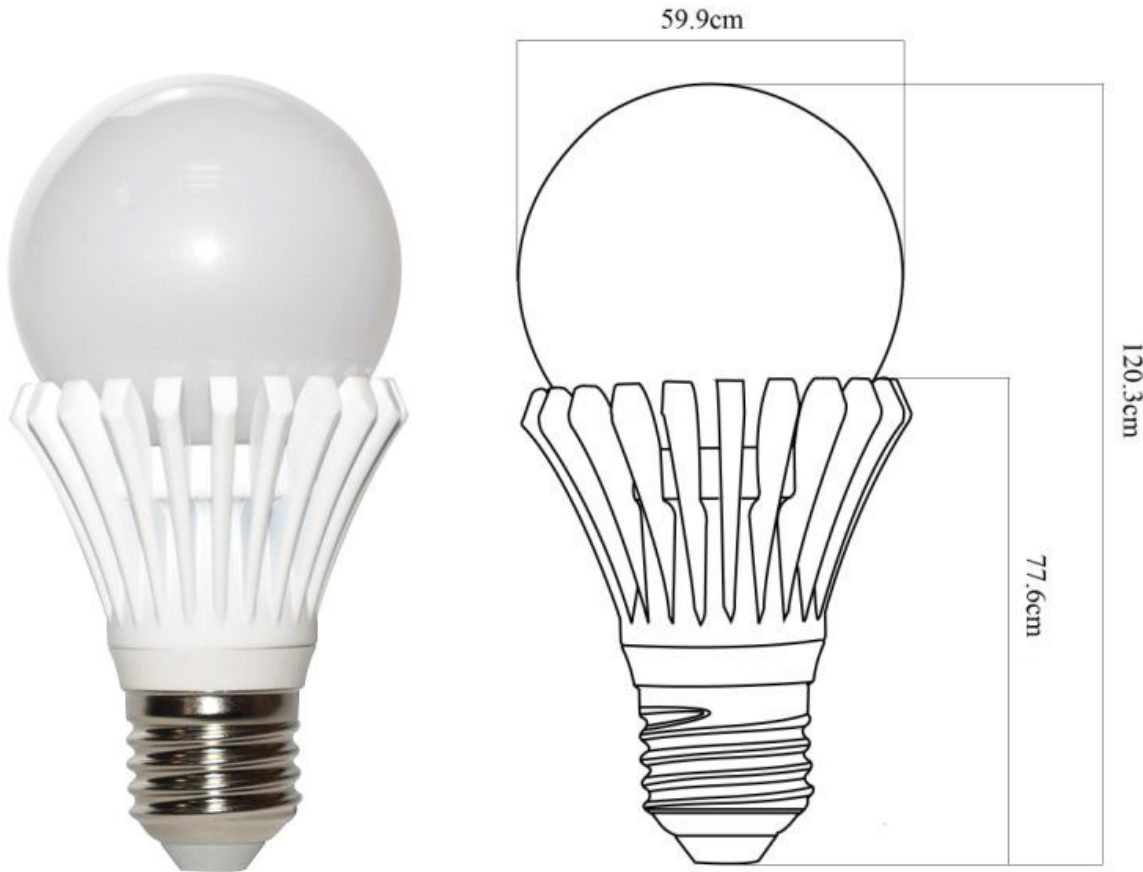

BU57/30/2709CW Dimmable LED Bulb

Specifications :

Model	BU57/30/2709CW
Input	AC100V/110V/120V/220V/240V
Power Consumption	9W
Luminous Flux	720LM
C C T	5700K/3000K/2700K
CRI	>80
Beam Angle	240°
Material	Aluminum, PC
Weight	82g
Dimmable	YES
Made in	Taiwan

Note:

Be aware of dimmer voltage

Apply to TRIAC dimming system. & LUTRON dimmer(tested with DVCL-153P).