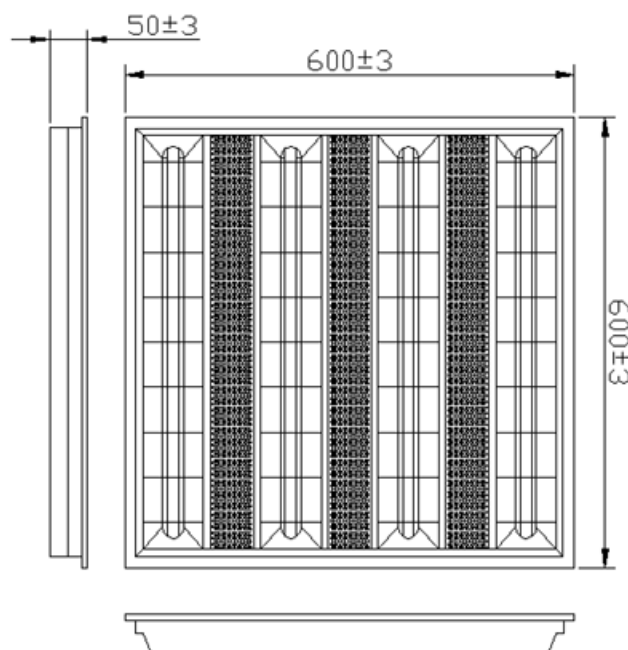

TB6036BGX4 2 尺輕鋼架燈 T5 系列

另有 600×1200mm T5 4 尺 4 燈管可選擇

Specifications :

Model	TB60BGX4
Input	AC 90~265V
Power Consumption	36W
Power Factor	0.9±5%
LED Source	From Taiwan
CCT	(3000K,4000K,5500K,6000K)±250K
CRI	>70
Luminous Flux	3300 Lm
Beam Angle	Horizontal:90°, Vertical:70°
Illuminance@2M	330 Lux
Operating Temperature	-20~40°C
Storage Temperature	-40~70°C
material	Steel, Aluminum, PC
Dimensions	L×W×H=600×600×50mm
Weight	2360g
Certification	BSMI, 節能標章 